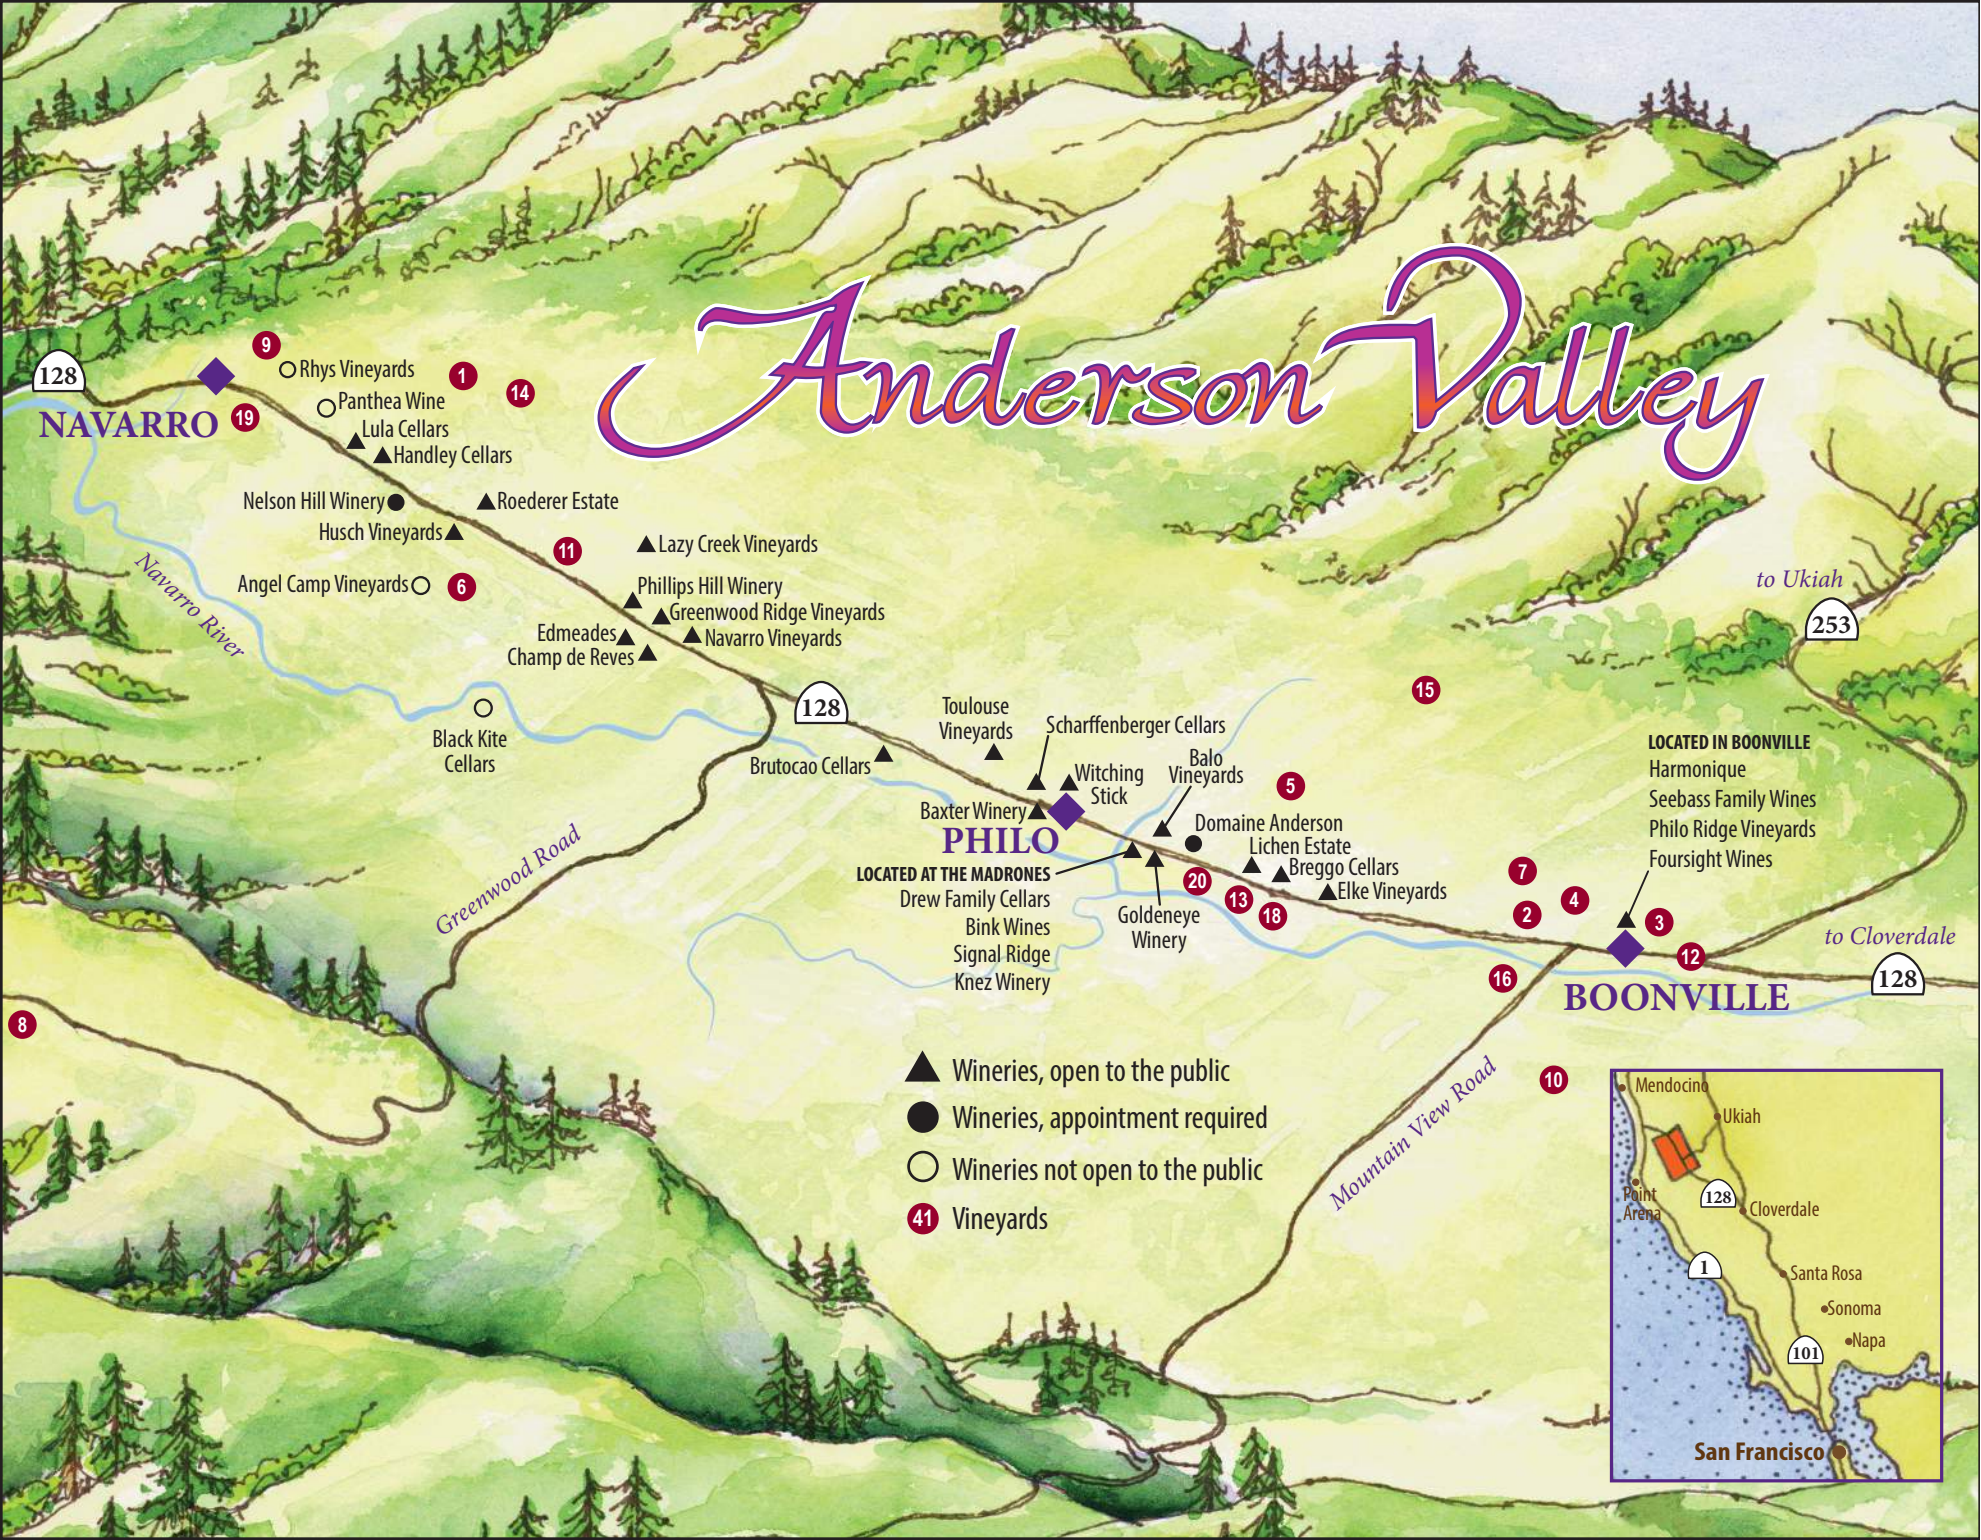

# Anderson Valley

128

NAVARRO

9

○ Rhys Vineyards

1

○ Panthea Wine

14

▲ Lula Cellars

▲ Handley Cellars

● Nelson Hill Winery

▲ Roederer Estate

▲ Husch Vineyards

11

▲ Lazy Creek Vineyards

○ Angel Camp Vineyards

6

▲ Phillips Hill Winery

▲ Greenwood Ridge Vineyards

▲ Edmeades

▲ Navarro Vineyards

▲ Champ de Reves

○ Black Kite Cellars

128

LOCATED AT THE MADRONES

▲ Drew Family Cellars

▲ Bink Wines

▲ Signal Ridge

▲ Knez Winery

● Domaine Anderson

5

▲ Lichen Estate