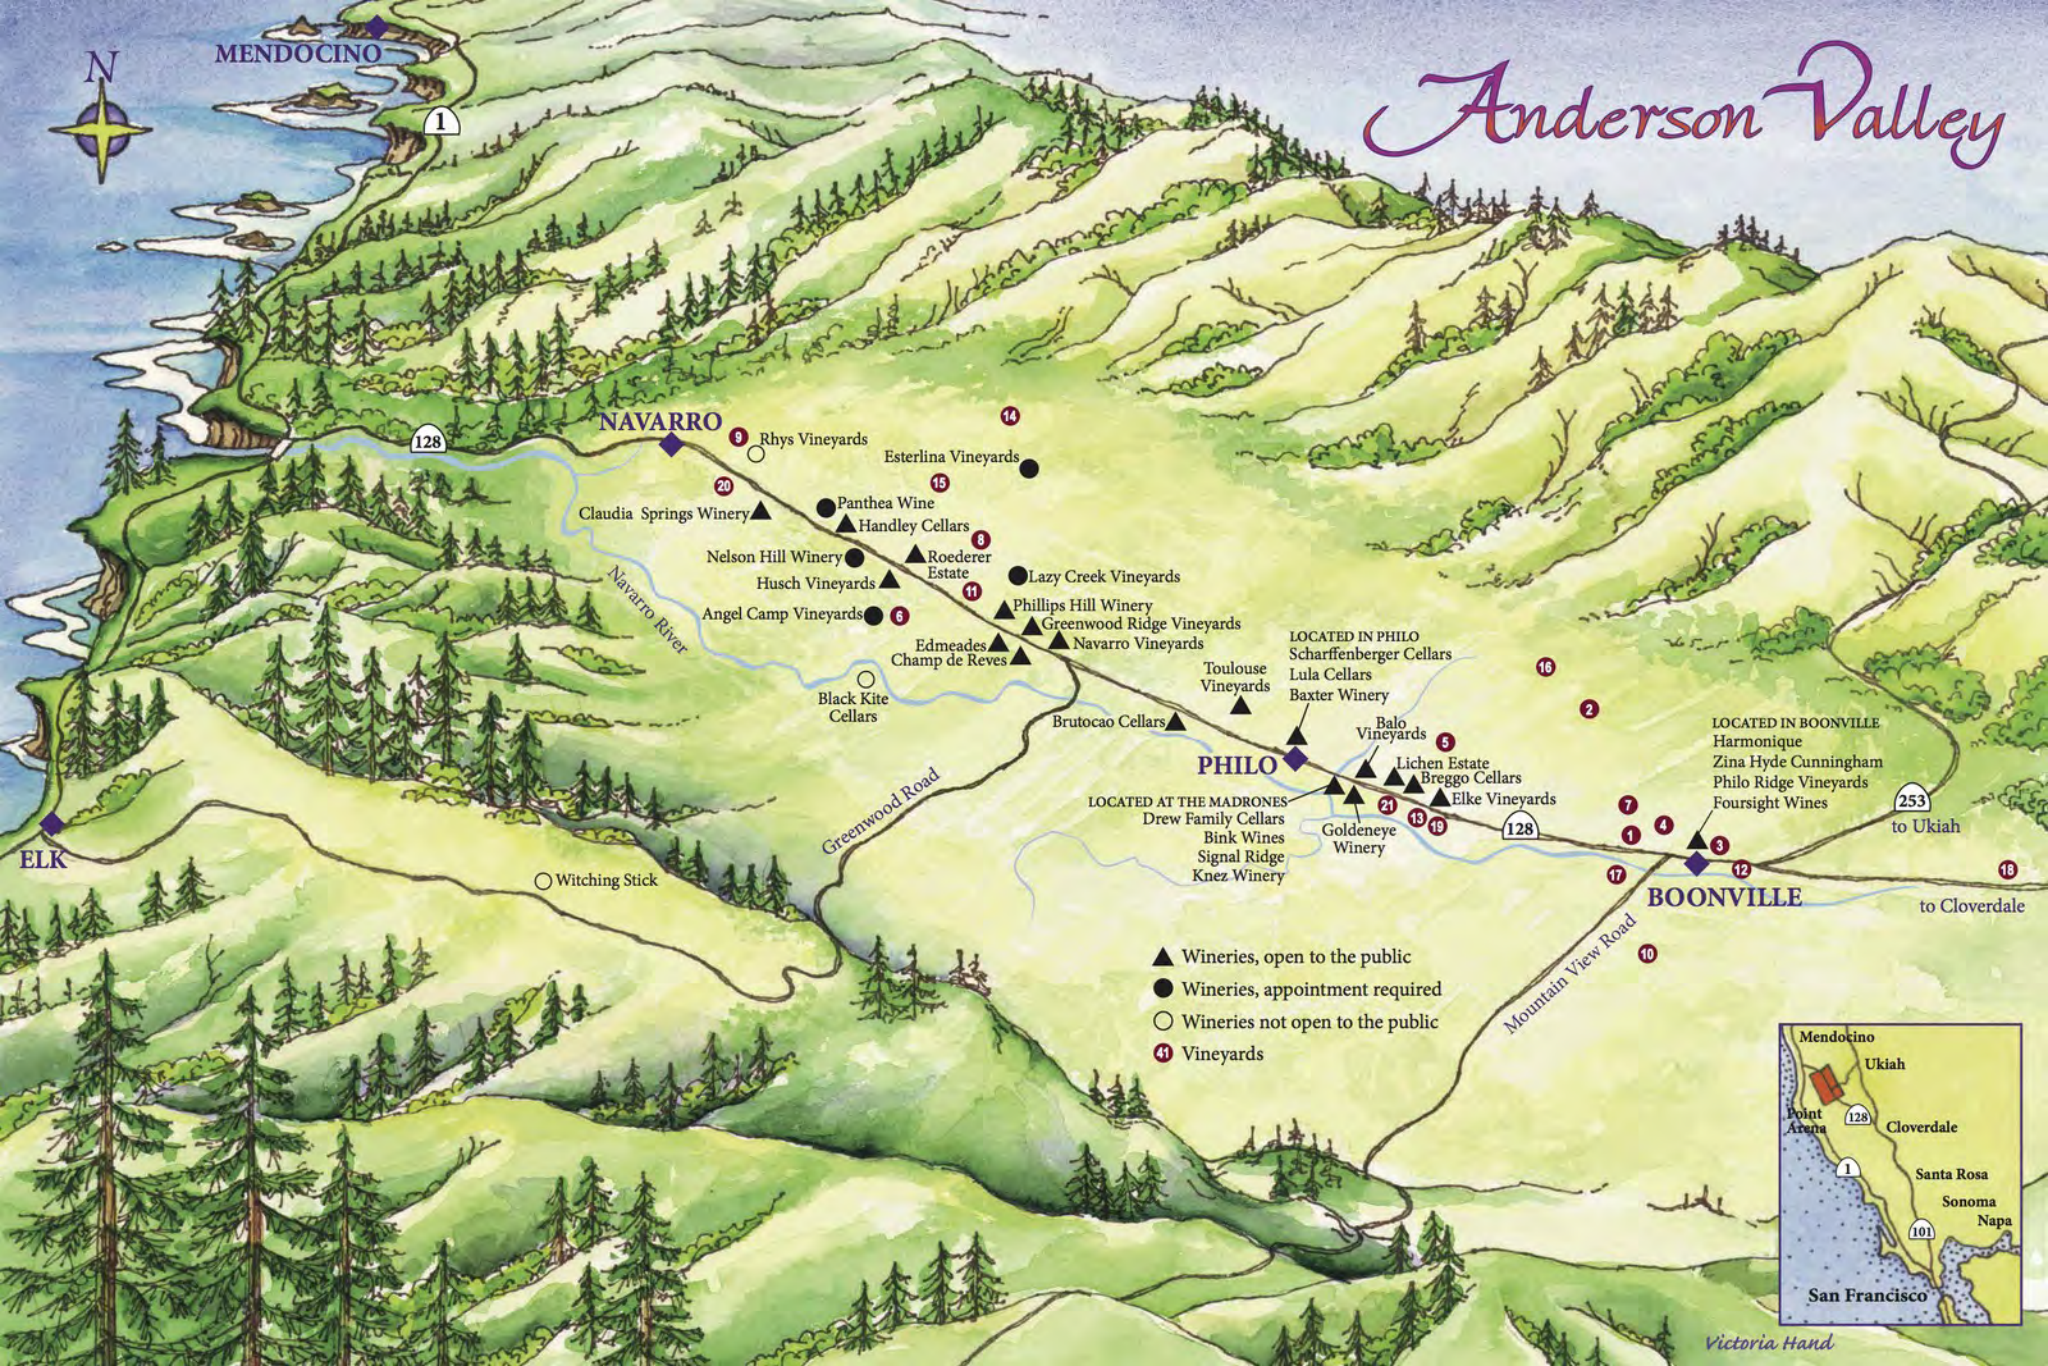

MENDOCINO

Anderson Valley

1

128

NAVARRO

9 Rhys Vineyards

14 Esterlina Vineyards

20 Panthea Wine

15 Handley Cellars

Claudia Springs Winery

8 Nelson Hill Winery

Husch Vineyards

11 Roederer Estate

10 Lazy Creek Vineyards

6 Angel Camp Vineyards

11 Phillips Hill Winery

Greenwood Ridge Vineyards

Edmeades

Champ de Reves

11 Navarro Vineyards

Black Kite Cellars

Brutocao Cellars

LOCATED IN PHILO

Scharffenberger Cellars

LOCATED AT THE MADRONES

Drew Family Cellars

Bink Wines

Signal Ridge

Knez Winery

PHILO

21 Goldeneye Winery

128